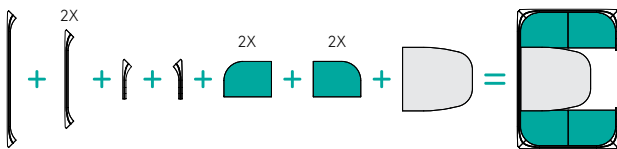

PLN GROUP

KEYSTONE: PRIVATE DINER FOR 4

Designed by IQ Commercial

KEYSTONE: PRIVATE DINER FOR 4

Designed by IQ Commercial

PLN GROUP

Private Diner for Four provides a private collaborative work space for two to four users within the open office. Comfortable seating and upholstered walls create an inviting space for private meetings or as a quiet retreat for an individual.

Ingredients

Dimensions 2,200L x 1,600D x 1,300H
450H Seat

Fabric Meterage 22.2m fabric
(8.1m interior; 8.1m exterior; 6m seats)

Options

- Available in a variety of fabrics.
- Power/Data: In-wall conduit for power or data connections from floor or umbilical cords. Power pixels available in work tops.
- Standard worktops available in Melteca (LPL) with edgebanding, Plytech Futura (European Birch HPL), or Plytech Spectrum Eco (Finnish Birch HPL).