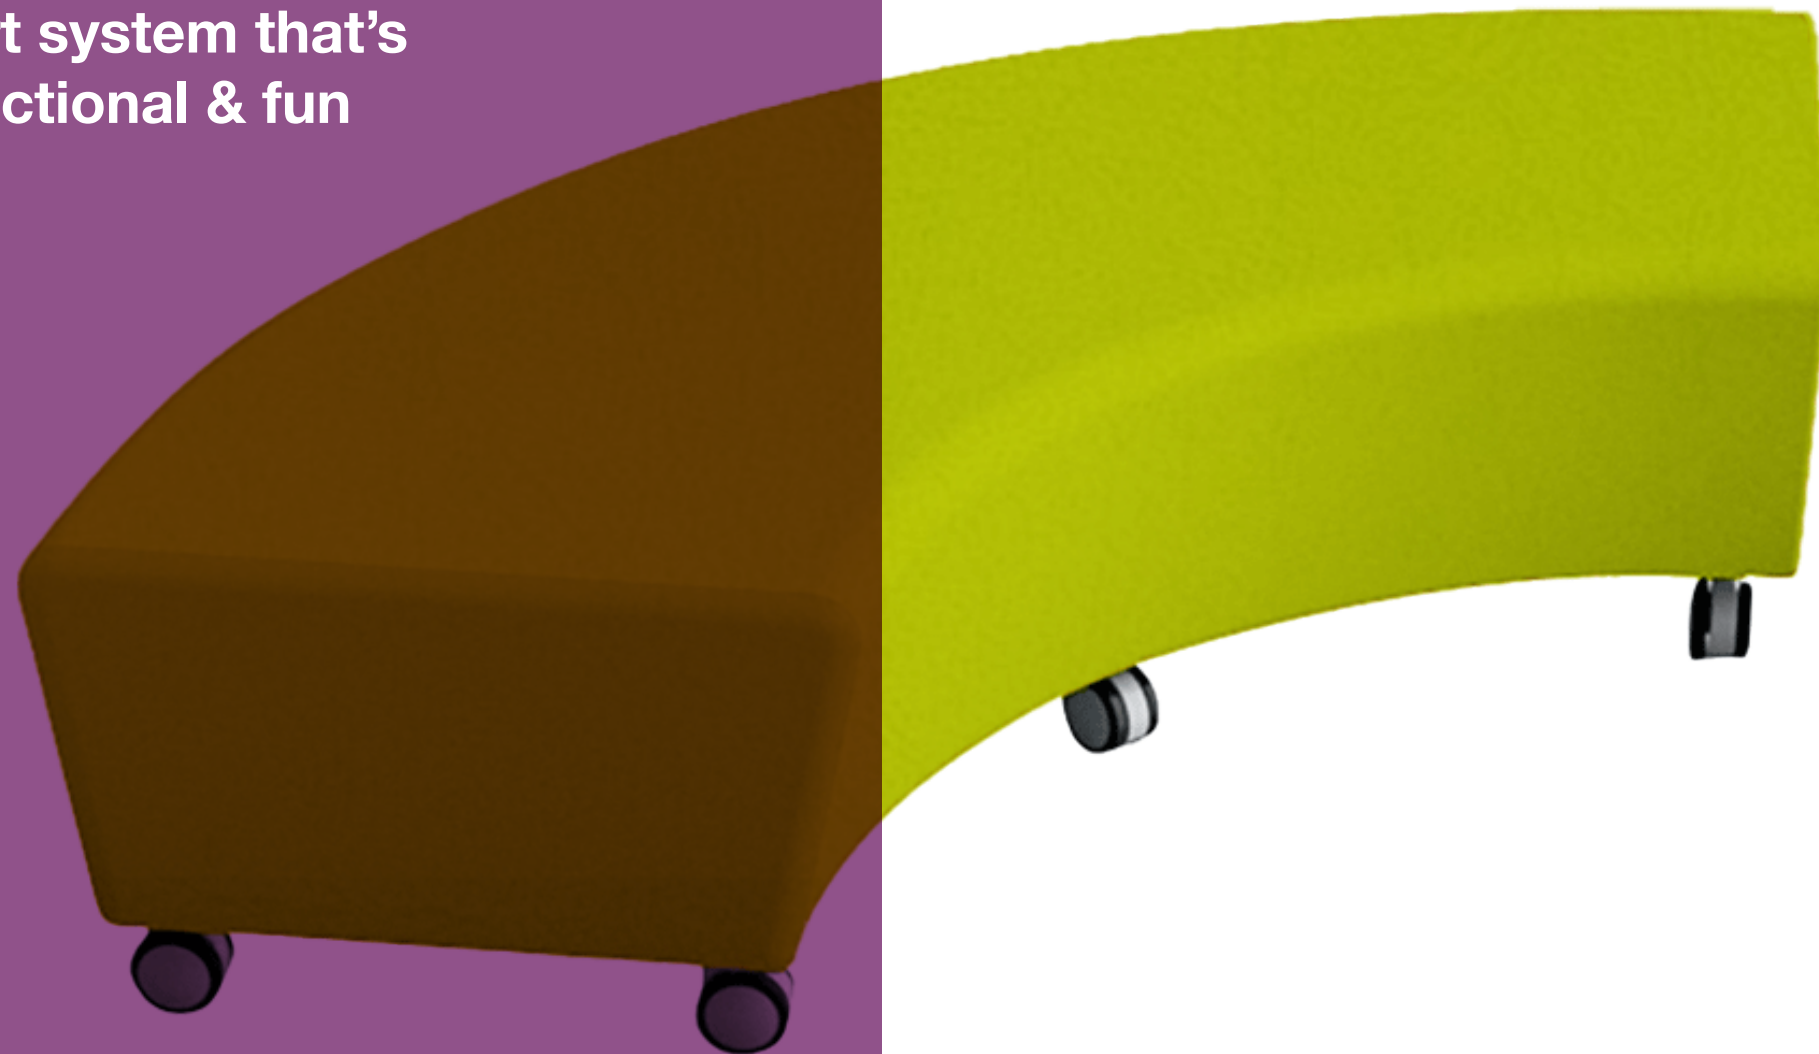

Smart Softies™ Curve Ottoman & Lounges

Super smart system that's flexible, functional & fun

The perfect addition to your breakout space

Our Curve Ottomans and Lounges are the perfect solution to create breakout spaces or collaborative settings. A versatile and modern way to brighten up your learning space.

Bring your breakout spaces to the next level by incorporating our Curve Ottomans. They can be paired perfectly with our Curved Pirouette tables to allow for a modern tiered work setting and easily configured into clusters for collaborative learning.

Features

- Also available in Low Back or High Back Lounge options.
- Smart Softies™ Curve Ottomans and Lounges can be paired with the Smart Softies™ Curve Backer to provide double-sided seating solutions.
- Structure is built with Sebel patented Eco-Struts made from 100% recycled polypropylene and manufactured in Australia, creating sturdy yet light-weight pieces.
- Base heel relief for a sleeker look and less scuffing.
- Curve Lounges feature an angled backrest for greater comfort, superior ergonomics and support.
- Completed with high quality dual-density foam padding, CNC cut timber panels, strong Eco-Struts and heavy-duty castors.
- Easily configure into numerous collaborative and individual settings with heavy-duty castors with rear locking brakes for easy placement.

Dimensions

Style	Width	Depth	Seat Height	Overall Height
Curve Ottoman	1970mm	650mm	430mm	430mm
Curve Low Back Lounge				715mm
Curve High Back Lounge				900mm

Options

- Wide selection of upholstery options.
- Choose to add a back - Curve Low Back Lounge, or Curve High Back Lounge.