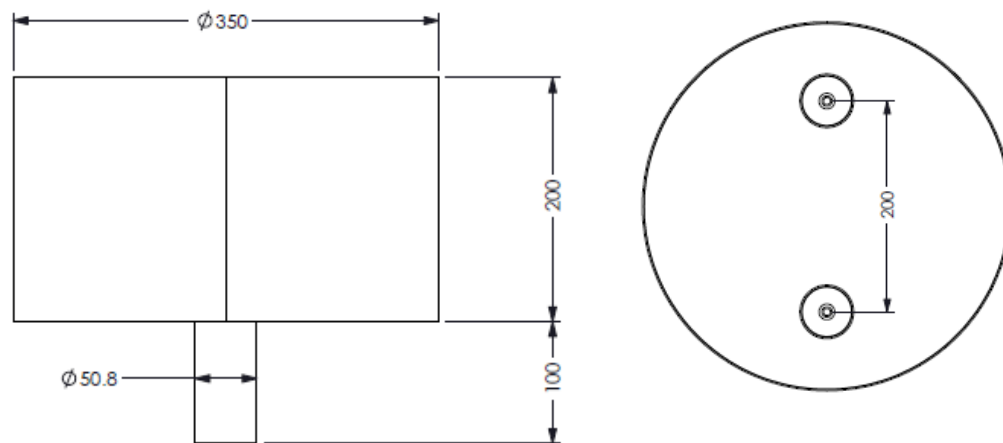

Product tear sheet

FATI desktop or tabletop planter

Lead time: 4-5 weeks

Origin: NSW

350mm diameter, 300mm high mild steel rolled sheet construction planter box.

Screw fix installation via 100mm round feet.