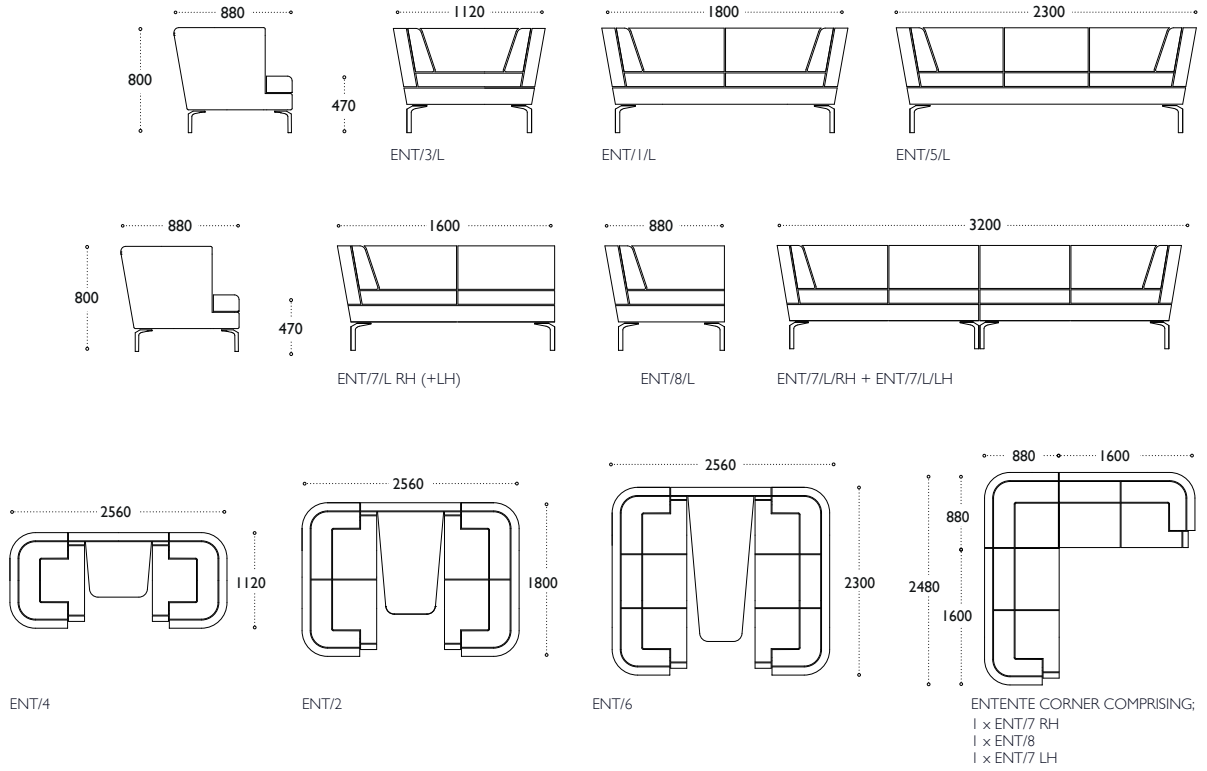

Entente - low back

Entente - low back

Product Sheet

Product features

- Hardwood & plywood internal frame
- Polished Aluminium legs or European Oak timber leg
- CMHR foam seat, back and lumbar
- Webbed seat
- Top stitch detail
- Central table in Oak laminate
- Connecting partition with provision for concealed cable management
- Power and data available - POA
- Maximum monitor size = 27"

Breakout

Entente - low back

Entente - low back

Product Sheet

Environmental Product Breakdown - range overview

Materials	Weight (kg)	Weight (%)	Recycled Content (%)	Recyclability (%)
Birch	28.27	57.73%	0%	100%
Tulipwood	10.43	21.3%	0%	100%
Polyurethane Foam	5.2	10.62%	0%	100%
Aluminium	1.18	2.41%	50%	100%
Steel	0.23	0.46%	0%	100%
Polypropylene	0.16	0.33%	0%	0%
Rubber	0.09	0.19%	0%	100%
Paperboard	3.39	6.92%	0%	100%