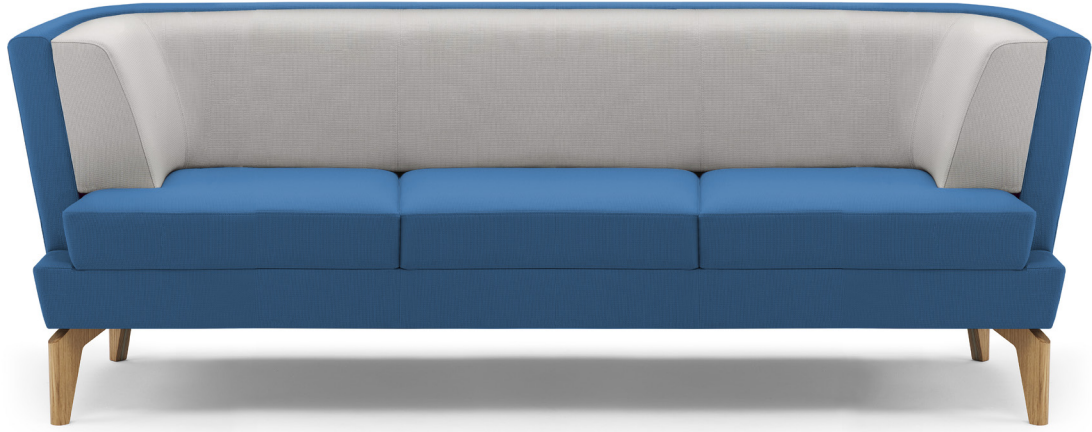

Entente - low back

Entente - low back

Product Sheet

Product features

- Hardwood & plywood internal frame
- Polished Aluminium legs or European Oak timber leg
- CMHR foam seat, back and lumbar
- Webbed seat
- Top stitch detail
- Central table in Oak laminate
- Connecting partition with provision for concealed cable management
- Power and data available - POA
- Maximum monitor size = 27"

Breakout

Entente - low back

Entente - low back

Product Sheet

Environmental Product Breakdown - range overview

Materials	Weight (kg)	Weight (%)	Recycled Content (%)	Recyclability (%)
Birch	28.27	57.73%	0%	100%
Tulipwood	10.43	21.3%	0%	100%
Polyurethane Foam	5.2	10.62%	0%	100%
Aluminium	1.18	2.41%	50%	100%
Steel	0.23	0.46%	0%	100%
Polypropylene	0.16	0.33%	0%	0%
Rubber	0.09	0.19%	0%	100%
Paperboard	3.39	6.92%	0%	100%