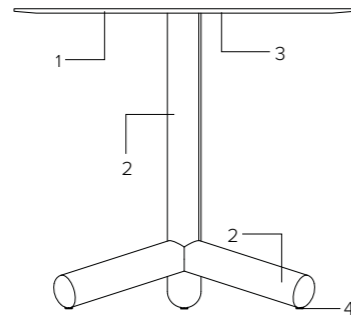

## TECHNICAL FEATURES SPECIFICHE TECNICHE

80mm tubular section base, 3mm thick, 4mm thick flat support plate, hpl or fenix top

Base a sezione tubolare da 80mm sp. 3mm, piastra appoggio piano sp. 4mm, piano in hpl o fenix

- 1 Hpl/Fenix top  
Piano in Hpl/Fenix
- 2 Tubular base 80mm thick  
Base in tubolare sp. 80mm
- 3 Steel support plate  
Piastra appoggio piano in acciaio
- 4 Rubber feet  
Piedini in gomma